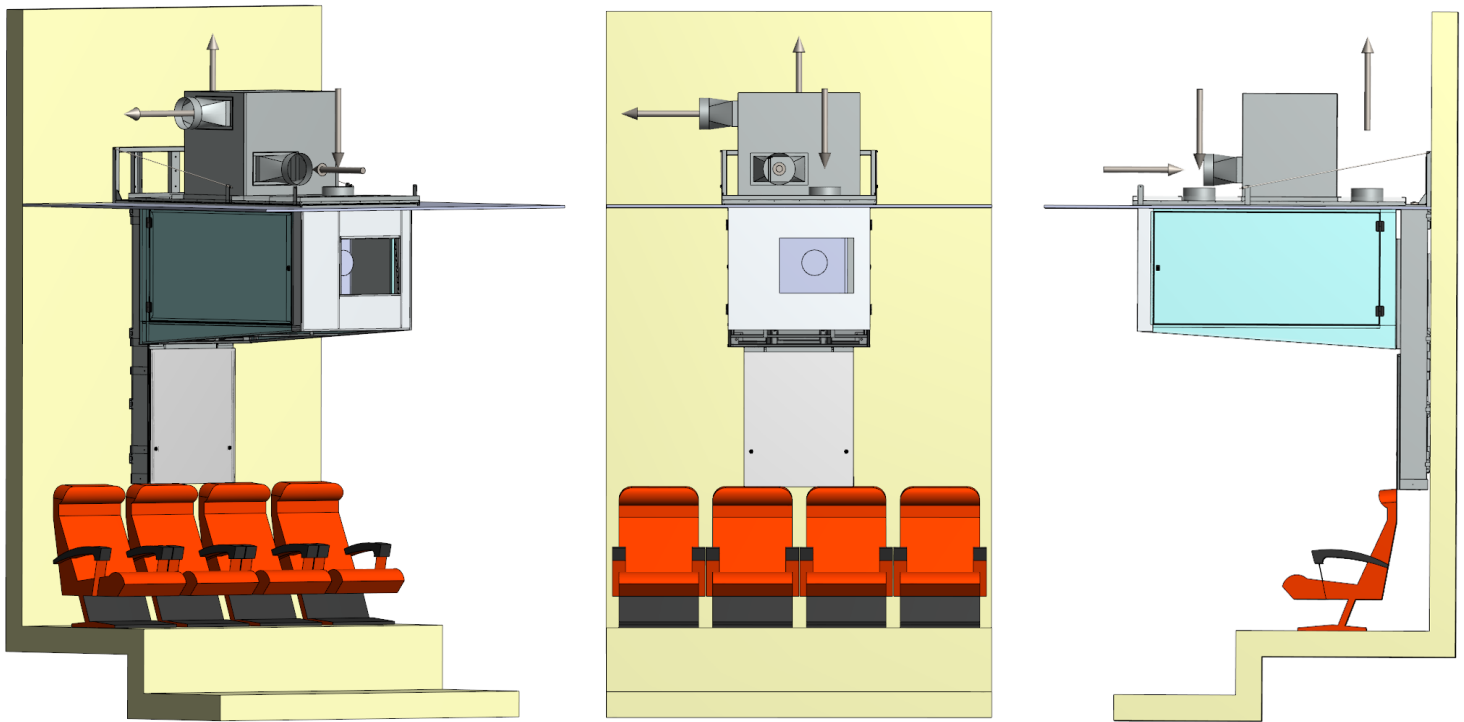

TIBEX T/WS<sup>®</sup> 300 Projector Lift with Cooler

- Allows capital costs to be reduced by 20%
- Lowers maintenance costs by 15%
- Maximum projector weight up to 300 kg/ 660 lbs
- Lifting range up to 5 m/16 ft
- Noise level <40 dB at 2 metres (Barco DP2K-20C)
- The only product on the market with TURNTABLE<sup>®</sup>, enables easy access to the projector from all sides, allowing service and repairs.
- Separate insulated acoustic box for cooler
- Certificates: CE, TUV and UL

## TIBEX T/WS<sup>®</sup> 300 Projector Lift with Cooler