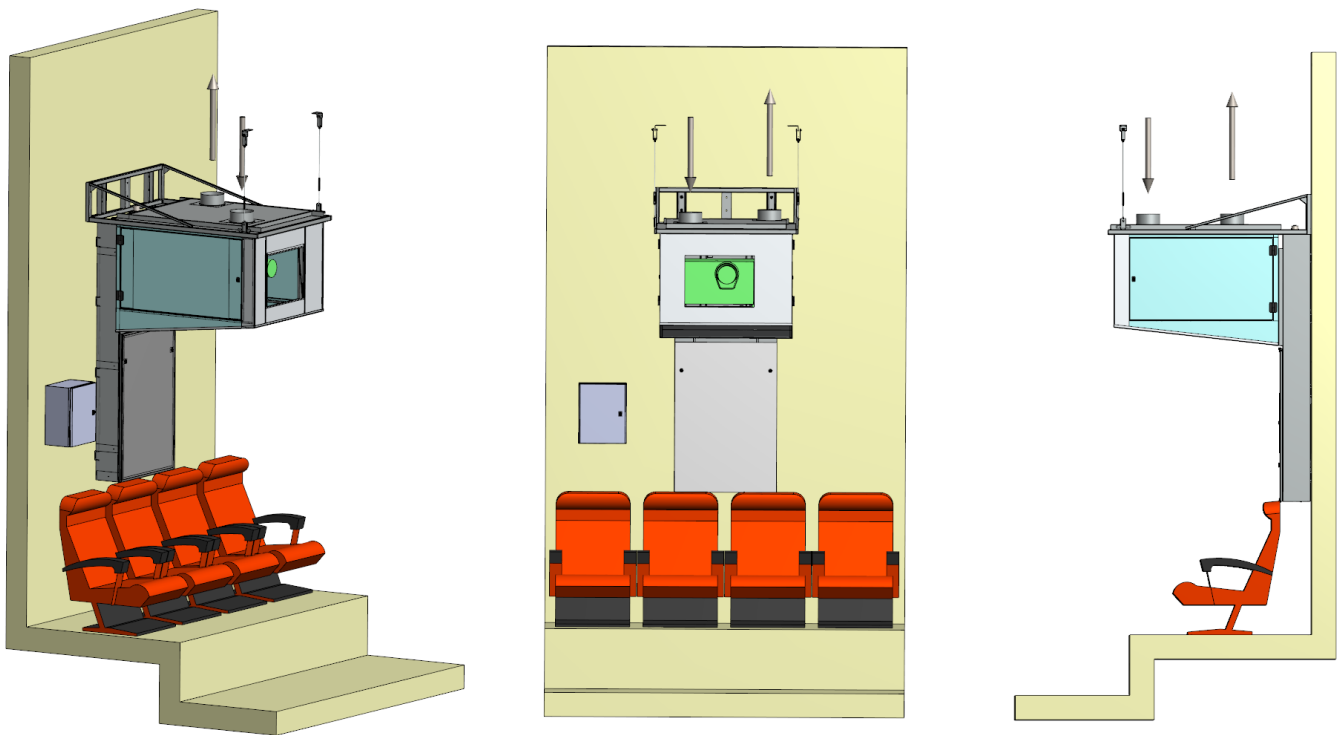

TIBEX T/WS<sup>®</sup> 300 Projector Lift

- Allows capital costs to be reduced by 20%
- Lowers maintenance costs by 15%
- Maximum projector weight up to 300 kg/ 660 lbs
- Lifting range up to 5 m/16 ft
- Noise level 35 dB at 2 metres (Barco DP2K-20C)
- For every projector type (RGB laser included): Christie, Barco, NEC
- The only product on the market with TURNTABLE<sup>®</sup>, enables easy access to the projector from all sides, allowing service and repairs.
- Certificates: CE, TUV and UL

## TIBEX T/WS<sup>®</sup> 300 Projector Lift