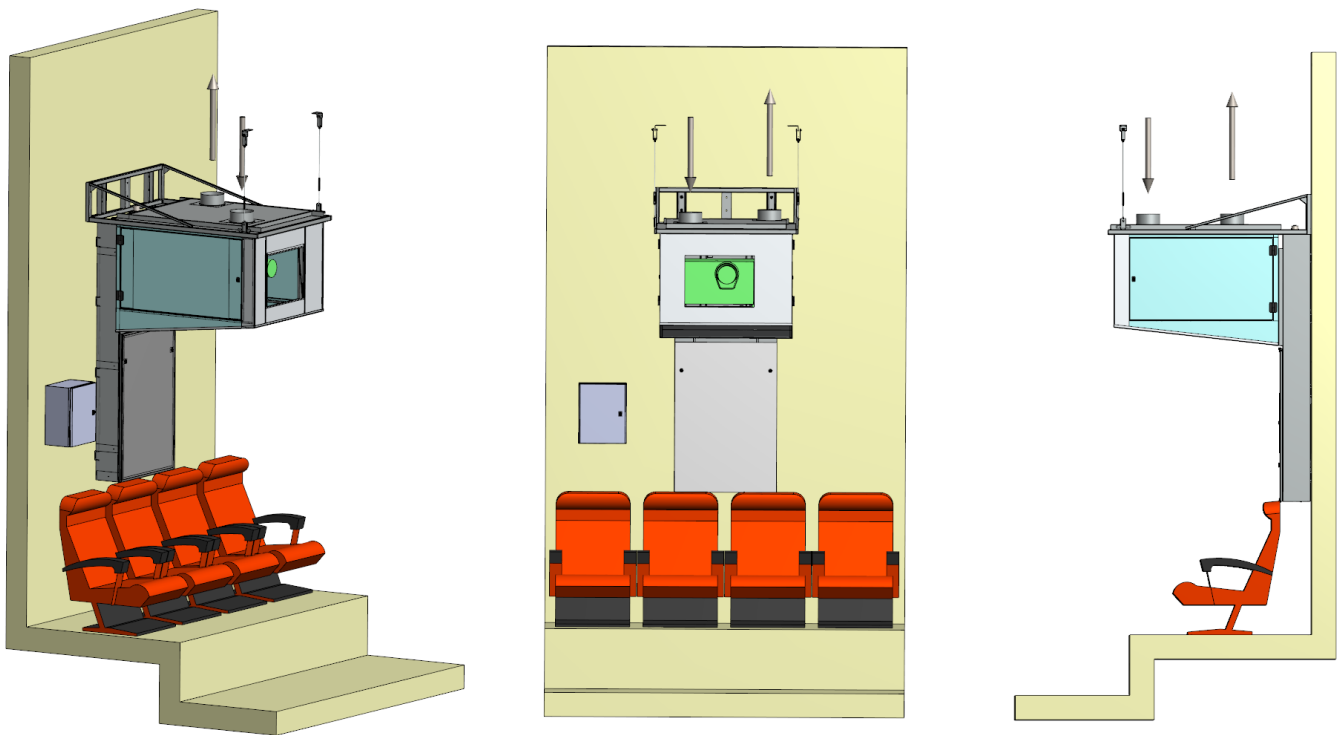

TIBEX T/WS[®] 150 Projector lift

- Allows capital costs to be reduced by 20%
- Lowers maintenance costs by 15%
- Maximum projector weight up to 150 kg/ 330 lbs
- Lifting range up to 5 m/16 ft
- Noise level 35 dB at 2 metres (Barco DP2K-20C)
- For every projector type (RGB laser included): Christie, Barco, NEC
- The only product on the market with TURNTABLE[®], enables easy access to the projector from all sides, allowing service and repairs.
- Certificates: CE, TUV and UL

TIBEX T/WS[®] 150 Projector lift