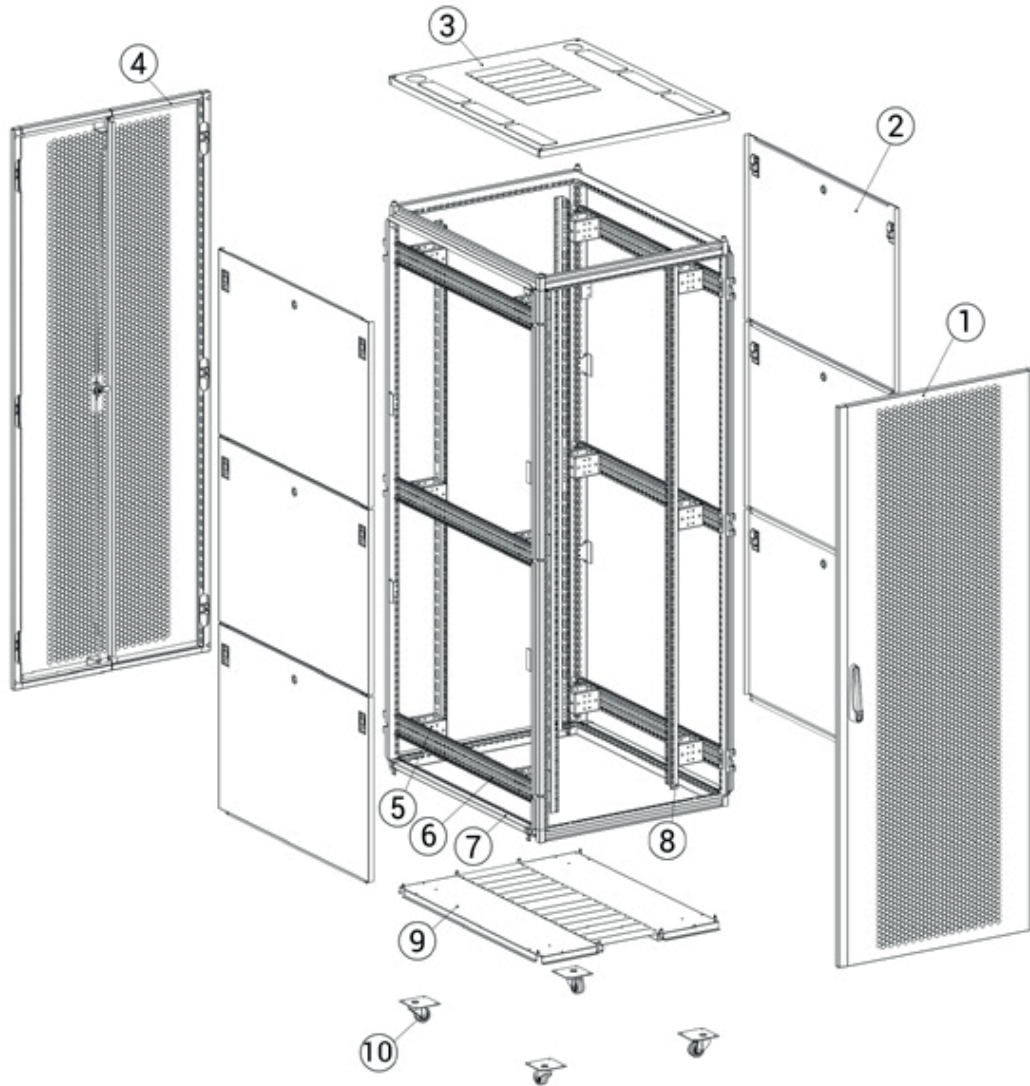

ARTTECH CINEMA

SERVER ROOM EQUIPMENT

www.arttechcinema.com

ATC cabinets (IT racks) provide a unique solution manufactured from high quality materials with maximum attention to detail. The reinforced structure and 19" infrastructure provide a perfect solution for medium and large cinemas, data centres, industrial installations and network systems. Available in a range of 300 different types of cabinet with heights from 4U to 47U and with different depths and widths, allowing precise matching of the product to the specific needs of the Client. Racks can be fitted with sound monitors and power supply modules in accordance with individual clients' requirements.

SERVER ROOM EQUIPMENT