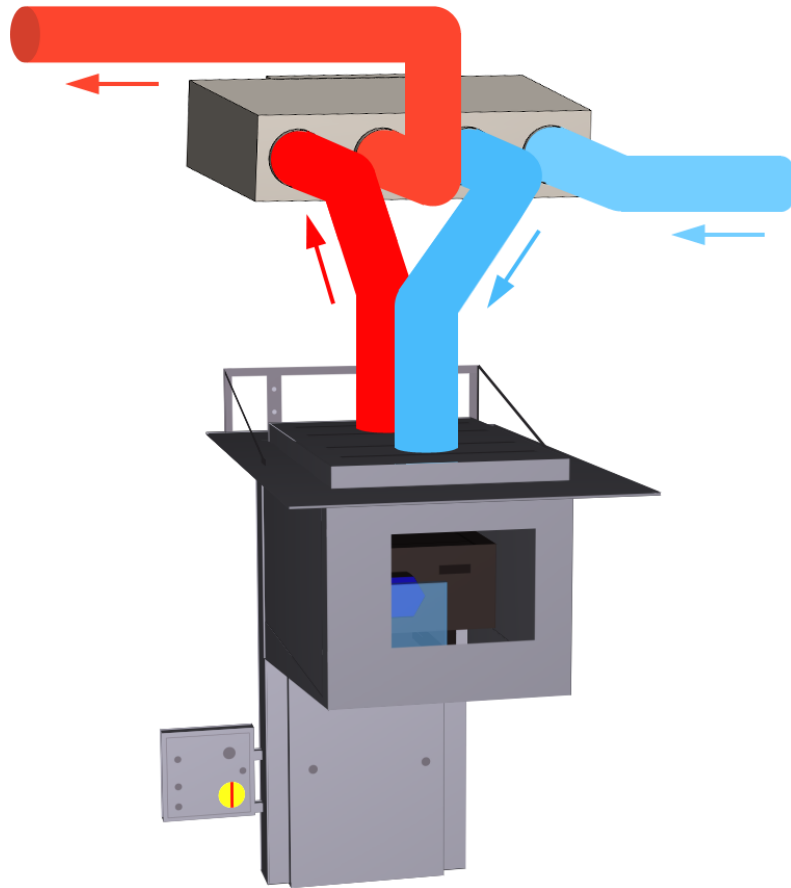

# BCVU S Slim Boothless Cinema Ventilation Unit

[www.arttechcinema.com](http://www.arttechcinema.com)

- The Boothless Cinema Ventilation Unit (BCVU) is designed for perfect ventilation of the projector inside the lift and ProBox, regardless of the cinema central ventilation system capacity.
- Its small size allows for installation over or near the lift and ProBox, in the false ceiling void.
- The special acoustic box of the BCVU eliminates the noise transferred to the auditorium.
- The built-in air filter extends the working life of the projector.
- Each BCVU is intended for a specific projector type to optimize its performance.
- A separate BCVU for each projector reduces the risk of malfunctions of the ventilation system.
- The BCVU means smaller investment costs and lower energy consumption.
- BCVU are produced with the following capacities 700m<sup>3</sup>/h, 1000m<sup>3</sup>/h and 1250m<sup>3</sup>/h, which are compatible with all the projectors on the market.

**BCVU S** Slim Boothless Cinema Ventilation Unit